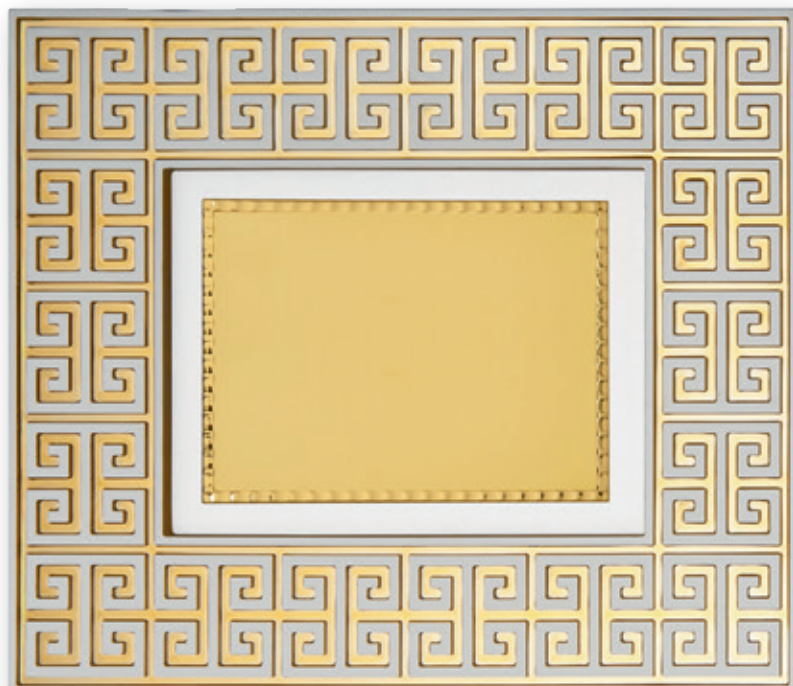

Wooden back support for standing
 alone or wall hanging

AG100 - SILVER

AG100 - SILVER

ART. / CODE	MISURA / SIZE	TARGA / PLAQUE
AG100/A	35x31	20x15
AG100/B	32x28	18x13
AG100/C	29x24	16x12

Cornice in resina / Resin frame
Con scatola inclusa / With box included

GD100 - GOLD

GD100 - GOLD

ART. / CODE	MISURA / SIZE	TARGA / PLAQUE
GD100/A	35x31	20x15
GD100/B	32x28	18x13
GD100/C	29x24	16x12

Cornice in resina / Resin frame
Con scatola inclusa / With box included

NR101 - NERO