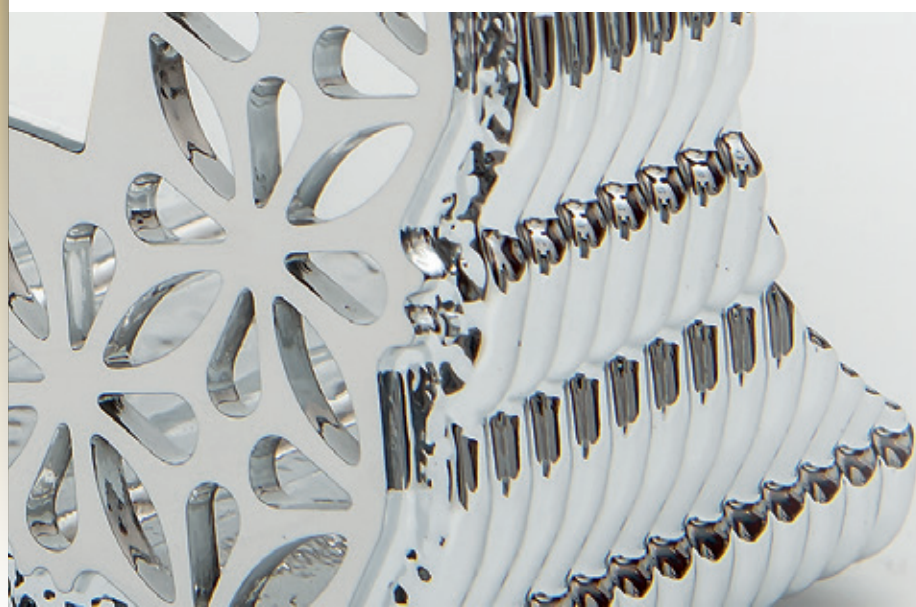

IMC202 - CANNA FUCILE